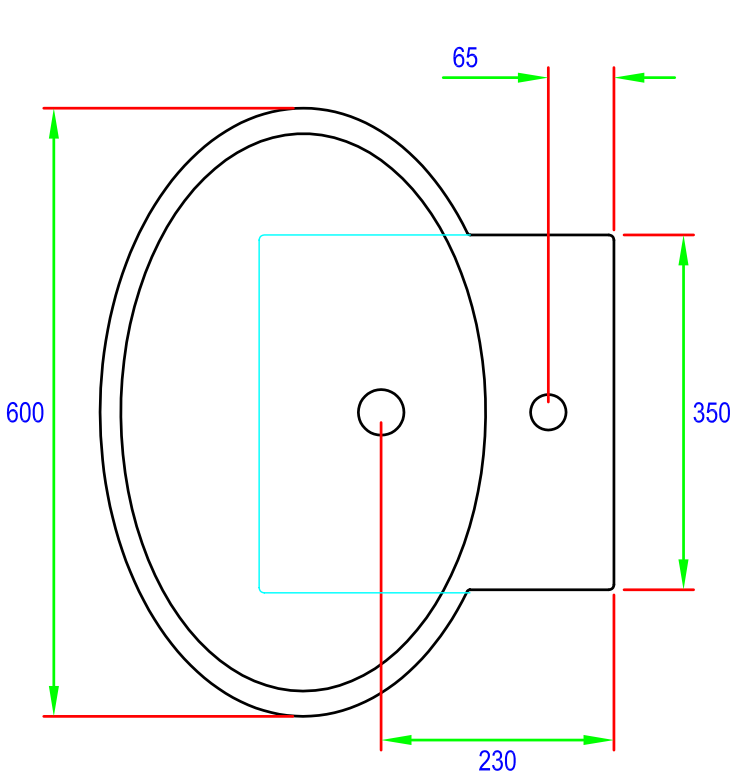

TA17 - Lavabo da appoggio/sospeso
Wall hung / countertop washbasin