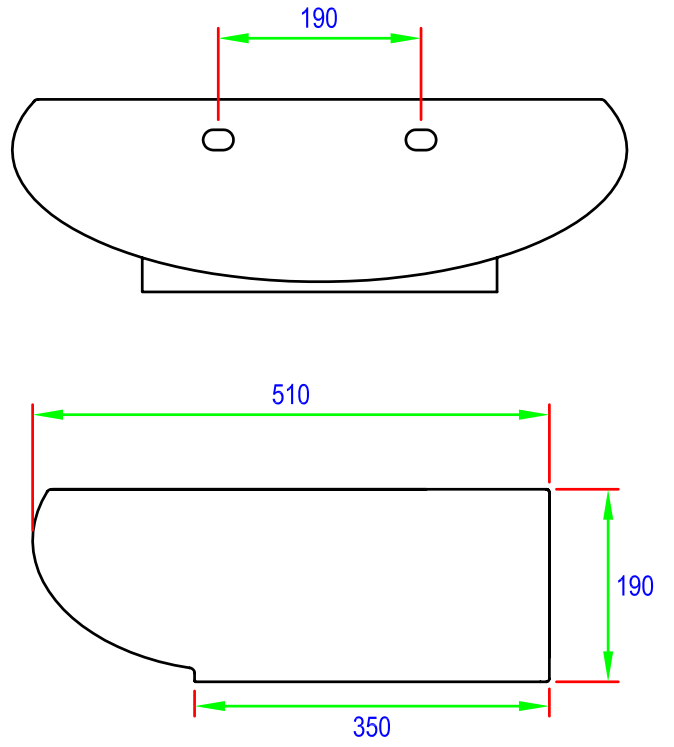

TA17 - Lavabo da appoggio/sospeso
Wall hung / countertop washbasin